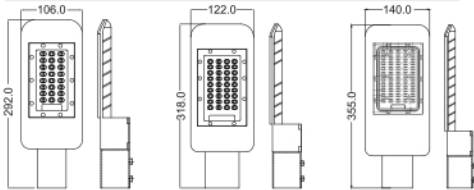

Product Images

Dimensions

TECHNICAL PARAMETERS

Model	CLASSIC STREET LIGHT		
Product Code	SL-65	SL-66	SL-70
Power Wattage	24W	36W	45W
Length (mm)	292	318	355
Width (mm)	106	122	140
Height (mm)	55	60	69
Pipe Dia (mm)	Ø 40	Ø 45	Ø 45
LED Color Temperature	3000k 4000k 6000k		
Optical Cover	Polycarbonate Modular LENS		
Light Source	CREE OSRAM BRIDGELUX		
Housing Material	Aluminium Pressure Die-Cast		
Power Requirement	AC 120 ~ 300V , 50 ~ 60Hz		
Protection Rating	IP 66		
Lumen / W	110lm / W		
CRI	≥ 70 Ra ≥ 80 Ra		
Operating Temperature	-10°C - +50°C		
Driver	Integrated Driver		
Power Factor & THD	> 0.9 < 10%		
Nett Weight (gms)	750 g	1100 g	1450 g