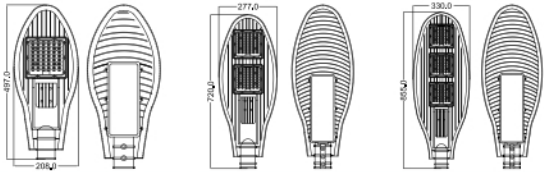

Product Images

Dimensions

TECHNICAL PARAMETERS

Model	LEAF STREET LIGHT		
Product Code	SL-54	SL-55	SL-56
Power Wattage	50W	100W	150W
Length (mm)	497	720	855
Width (mm)	108	277	330
Height (mm)	65	80	82
Pipe Dia (mm)	Ø 50	Ø 60	Ø 60
LED Color Temperature	3000k 4000k 6000k		
Optical Cover	Polycarbonate Modular LENS		
Light Source	CREE OSRAM BRIDGELUX		
Housing Material	Aluminium Pressure Die-Cast		
Power Requirement	AC 120 ~ 300V, 50 ~ 60Hz		
Protection Rating	IP 66		
Lumen / W	110lm / W		
CRI	≥ 70 Ra ≥ 80 Ra		
Operating Temperature	-10°C - +50°C		
Driver	Integrated Driver		
Power Factor & THD	> 0.9 < 10%		
Nett Weight (gms)	1600 g	3100 g	4300 g