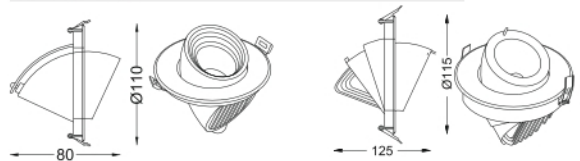

## Zoom Series

The Zoom Light offers both style and function and is perfect for highlighting or bringing light to specific areas. The zoom light is recessed into the ceiling and can be adjusted 360° and focus light where needed. This light fixture is ideal for use in showrooms, display areas, kitchens, bedrooms, living rooms, hallways, and dining rooms - giving you the ability to direct light exactly where needed without the need for multiple light fixtures.

### Dimensions

### TECHNICAL PARAMETERS

Model	ZOOM LIGHT		
Power Wattage	10W	20W	30W
Cutout (mm)	Ø 95	Ø 145	Ø 145
Outer (mm)	Ø 110	Ø 115	Ø 115
Height (mm)	80	125	125
LED Color Temperature	3000k   4500k   6500k		
Beam Angle	36°   60°		
Optical Cover	Transparent with Reflector		
Light Source	LEDTEEN   CREE   CITIZEN		
Housing Material	Aluminium Pressure Die-Cast		
Power Requirement	AC 120 ~ 300V , 50 ~ 60Hz		
Protection Rating	IP 20		
Lumen / W	100lm / W		
CRI	≥ 80 Ra   ≥ 90 Ra		
Operating Temperature	0°C - 50°C		
Driver	External Driver		
Power Factor & THD	> 0.9   < 20%		